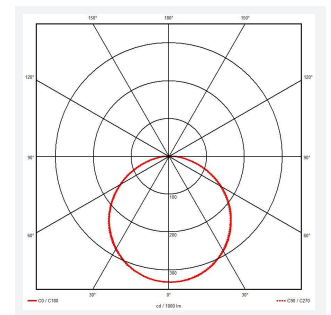

Disco EVO

Disco EVO 1

Code: ADIS1/1

Category	Bulkheads
Application	Ancillary, Commercial, Education, Healthcare, Hospitality, Residential, Retail
Specification	Performance

PRODUCT FEATURES

- Slim and modern bulkhead suitable for residential, commercial and industrial applications as well as ancillary areas
- All polycarbonate construction with opal diffuser and white trim ring with optional chrome, satin chrome or graphite trim ring accessories
- Gear tray located on the bezel, allowing the base to be installed and then the bezel connected, this coupled with 4x 20mm conduit entry points on base ensure a quick and simple installation
- Instant light output and unlimited switching
- High efficiency up to 145lm/W
- CCT selectable between 3000K, 4000K and 6500K and power selectable; offering a choice of 3 outputs, in one luminaire
- Two options of microwave sensor emergency

GENERAL INFORMATION	
Wattage	4W - 7W
Lumens Delivered	(4000K) 4W: 480lm 5W: 700lm 7W: 950lm
Lm/W	(4000K) 4W: 120lm/W 5W: 140lm/W 7W: 140lm/W
Beam Angle	110
CRI	80
CCT	3000/4000/6500K
Input	220/240V
Operating Temp	-20°C - 40°C
SDCM	5
UGR	22

TECHNICAL INFORMATION	
Light Source	LED
Colour / Finish	White
IP Rating	IP65
Class Protection	2
Internal / External	Internal / External
Surface / Recessed / Suspended	Ceiling, Wall
Lumen Depreciation	L70 54,000h
Warranty (Years)	5
CE Mark	Yes
Diameter	275 mm
Height	80 mm