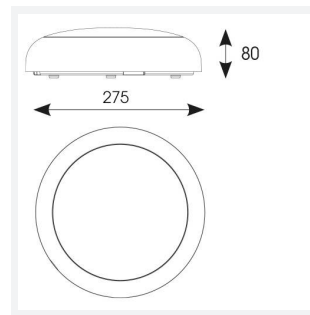

Disco EVO

Disco EVO 1

Code: ADIS1/1

Category	Bulkheads
Application	Ancillary, Commercial, Education, Healthcare, Hospitality, Residential, Retail
Specification	Performance

PRODUCT FEATURES

- Slim and modern bulkhead suitable for residential, commercial and industrial applications as well as ancillary areas
- All polycarbonate construction with opal diffuser and white trim ring with optional chrome, satin chrome or graphite trim ring accessories
- Gear tray located on the bezel, allowing the base to be installed and then the bezel connected, this coupled with 4x 20mm conduit entry points on base ensure a quick and simple installation
- Instant light output and unlimited switching
- High efficiency up to 145lm/W
- CCT selectable between 3000K, 4000K and 6500K and power selectable; offering a choice of 3 outputs, in one luminaire
- Two options of microwave sensor emergency

GENERAL INFORMATION	
Wattage	4W - 7W
Lumens Delivered	(4000K) 4W: 480lm 5W: 700lm 7W: 950lm
Lm/W	(4000K) 4W: 120lm/W 5W: 140lm/W 7W: 140lm/W
Beam Angle	110
CRI	80
CCT	3000/4000/6500K
Input	220/240V
Operating Temp	-20°C - 40°C
SDCM	5
UGR	22

TECHNICAL INFORMATION	
Light Source	LED
Colour / Finish	White
IP Rating	IP65
Class Protection	2
Internal / External	Internal / External
Surface / Recessed / Suspended	Ceiling, Wall
Lumen Depreciation	L70 54,000h
Warranty (Years)	5
CE Mark	Yes
Diameter	275 mm
Height	80 mm